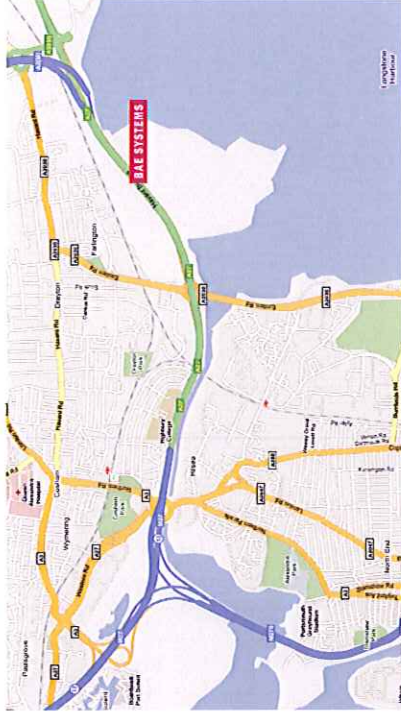

In approximately one mile take the slip road (**A2030 Southsea**), then turn left at roundabout onto the **Eastern Road**.

Continue on **Eastern Road** to first set of traffic lights, then turn right (Morrison's Superstore on corner) into **Anchorage Road**. Continue straight on at the first roundabout and in half a mile at second roundabout turn left into **Williams Road**. At next roundabout (mini roundabout) take the third exit (**Airport Service Road**), continue under bridge and report to Security Gate on right. You will be directed by Security Staff to Reception.

From the East

Follow **A27** and where the **A3(M)** joins **A27** take the left-hand lane and follow sign **A2030 Southsea**. In approximately one mile take slip road (**A2030 Southsea**), then turn left at roundabout onto **Eastern Road**. Follow as for London.

From the West

Follow **M27** to its termination and becomes **A27 (Hilsea)**.

Now take left-hand lane and use slip road signed **A2030 Southsea**.

At roundabout take third exit onto **Eastern Road**. Follow as for London.

From the North

Follow **M3** onto **M27 Eastbound (Portsmouth)**. Follow **M27** to its termination and becomes

A27 (Hilsea). Now take left-hand lane and use slip road signed **A2030 Southsea**.

At roundabout, take third exit onto **Eastern Road**. Follow as for London.