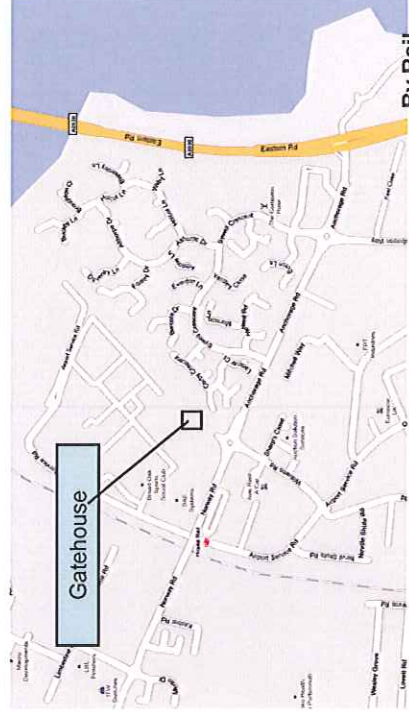

In approximately one mile take the slip road (**A2030 Southsea**), then turn left at roundabout onto the **Eastern Road**.

Continue on **Eastern Road** to first set of traffic lights, then turn right (Morrison's Superstore on corner) into **Anchorage Road**. Continue straight on at the first roundabout and in half a mile at second roundabout turn left into **Williams Road**. At next roundabout (mini roundabout) take the third exit (**Airport Service Road**), continue under bridge and report to Security Gate on right. You will be directed by Security Staff to Reception.

From the East

Follow **A27** and where the **A3(M)** joins **A27** take the left-hand lane and follow sign **A2030 Southsea**. In approximately one mile take slip road (**A2030 Southsea**), then turn left at roundabout onto **Eastern Road**. Follow as for London.

From the West

Follow **M27** to its termination and becomes **A27 (Hilsea)**.

Now take left-hand lane and use slip road signed **A2030 Southsea**.

At roundabout take third exit onto **Eastern Road**. Follow as for London.

From the North

Follow **M3** onto **M27 Eastbound (Portsmouth)**. Follow **M27** to its termination and becomes

A27 (Hilsea). Now take left-hand lane and use slip road signed **A2030 Southsea**.

At roundabout, take third exit onto **Eastern Road**. Follow as for London.